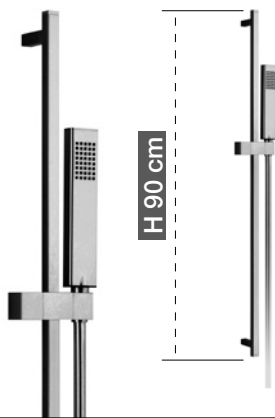

thermostatic

NA 79L169 CR

termostatico doccia incasso **tre uscite**
concealed thermostatic shower valve **three outlets**
 douche thermostatique encastré **trois sorties**

thermostatic

NA 79L163VD CR

termostatico vasca incasso **due uscite**
con kit vasca/doccia

*concealed thermostatic bath shower valve **two outlets**
with handset kit and bath spout*

bain douche thermostatique encastré **deux sorties**
avec kit bain douche/douchette et bec baignoire

ACCESSORI ACCESSORIES ACCESSOIRES