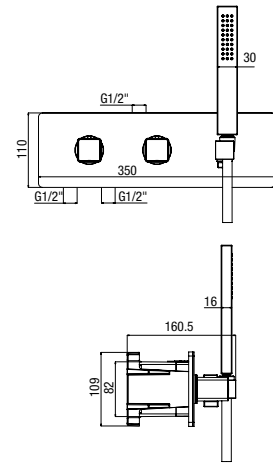

termostatico doccia incasso **due uscite**
concealed thermostatic shower valve two outlets
 douche thermostatique encastré **deux sorties**

thermostatic

NA 79L163D CR

termostatico doccia incasso
due uscite con kit doccia
concealed thermostatic shower valve
two outlets with handset kit
 douche thermostatique encastré
deux sorties avec kit douchette