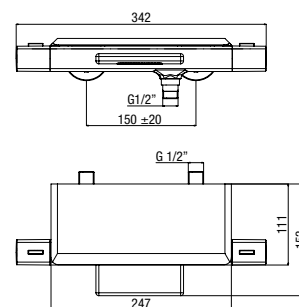

thermostatic

NA 79107 CR

termostatico vasca esterno con portasapone
senza set doccia
*exposed thermostatic bath shower mixer with shelf
without handset kit*
bain douche thermostatique apparent avec tablette
sans kit douchette