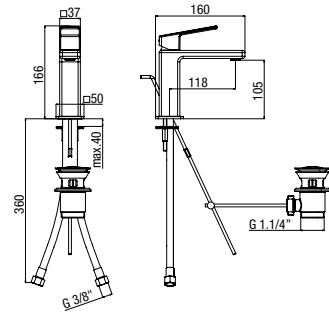

NA 79176/S CR

monocomando lavabo, senza scarico
single-lever basin mixer, without waste
lavabo monocommande, sans vidage