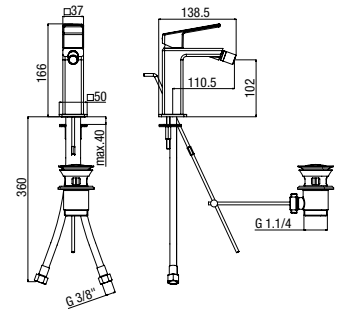

NA 79321 CR

monocomando bidet, scarico 1 1/4"
single-lever bidet mixer, 1 1/4" pop-up waste
bidet monocommande, vidage 1 1/4"

NA 79321/S CR

monocomando bidet, senza scarico
single-lever bidet mixer, without waste
bidet monocommande, sans vidage