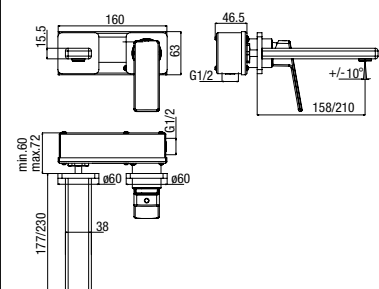

SC 010 CR

scarico click-clack
waste click-clack
 vidage click-clack

NEW

Scatola incasso compresa
Metal built-in box included
 Boîtier metal d'encastrement fourni

NA 79876/23 CR

monocomando lavabo incasso, bocca 230 mm
concealed single-lever basin mixer, 230 mm spout
 lavabo mural monocommande encastré, bec 230 mm

NA 79876/17 CR

monocomando lavabo incasso, bocca 170 mm
concealed single-lever basin mixer, 170 mm spout
 lavabo mural monocommande encastré, bec 170 mm

NA 79321 CR

monocomando bidet, scarico 1 1/4"
single-lever bidet mixer, 1 1/4" pop-up waste
 bidet monocommande, vidage 1 1/4"