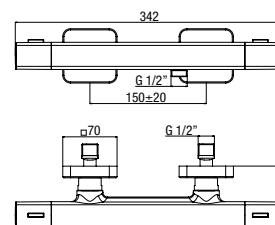

thermostatic

NA 79156 CR

termostatico doccia esterno con portasapone
exposed thermostatic shower mixer with shelf
douche thermostatique apparent avec tablette

thermostatic

NA 79155 CR

termostatico doccia esterno
exposed thermostatic shower mixer
douche thermostatique apparent

thermostatic

NA 79107 CR

termostatico vasca esterno con portasapone
senza set doccia
*exposed thermostatic bath shower mixer with shelf
without handset kit*
bain douche thermostatique apparent avec tablette
sans kit douchette