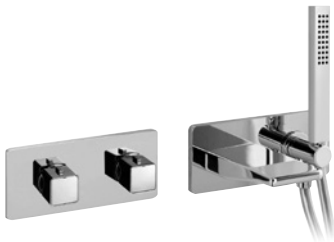

thermostatic

NA 79L169 CR

termostatico doccia incasso **tre uscite**
concealed thermostatic shower valve **three outlets**
 douche thermostatique encastré **trois sorties**

thermostatic

NA 79L163VD CR

termostatico vasca incasso **due uscite**
con kit vasca/doccia

*concealed thermostatic bath shower valve **two outlets**
with handset kit and bath spout*

bain douche thermostatique encastré **deux sorties**
avec kit bain douche/douchette et bec baignoire

ACCESSORI ACCESSORIES ACCESSOIRES