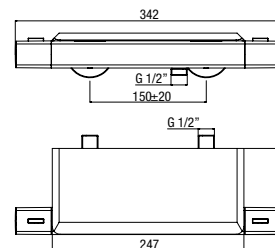

thermostatic

NA 79155 CR

termostatico doccia esterno
exposed thermostatic shower mixer
douche thermostatique apparent