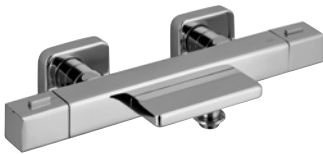

thermostatic

NA 79106 CR

termostatico vasca esterno senza set doccia
exposed thermostatic bath shower mixer without handset kit
bain douche thermostatique apparent sans kit douchette