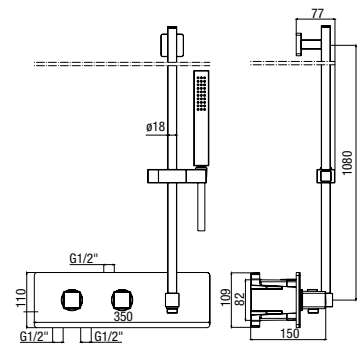

thermostatic

NA 79L163SL CR

termostatico doccia incasso **due uscite**
con kit saliscendi
concealed thermostatic shower valve **two outlets**
with slide rail kit
douche thermostatique encastré **deux sorties**
avec kit barre de douche

thermostatic

NA 79L169 CR

termostatico doccia incasso **tre uscite**
concealed thermostatic shower valve **three outlets**
douche thermostatique encastré **trois sorties**