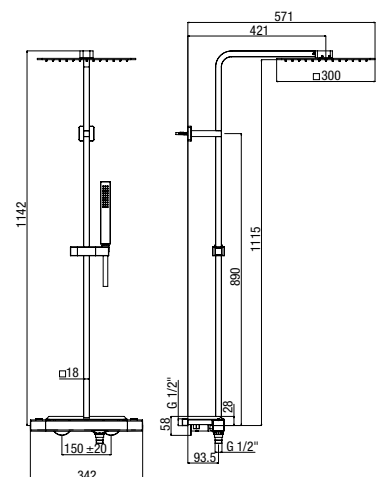

NA 79321 CR

monocomando bidet, scarico 1 1/4"
single-lever bidet mixer, 1 1/4" pop-up waste
bidet monocommande, vidage 1 1/4"

NA 79321/S CR

monocomando bidet, senza scarico
single-lever bidet mixer, without waste
bidet monocommande, sans vidage

COLONNE DOCCIA SHOWER COLUMNS COLONNES DE DOUCHE

thermostatic

NA 79SM2151 CR

colonna doccia termostatica con portasapone
- deviatore integrato
- soffione 300x300 mm **METAL**
- doccia monogetto anticalcare
thermostatic shower column with shelf
- integrated diverter,
- 300x300 mm shower head **METAL**
- one spray handset anti-scale
colonne de douche thermostatique avec tablette
- inverseur intégré
- pomme de douche 300x300 mm **METAL**
- douchette monojet anticalcaire