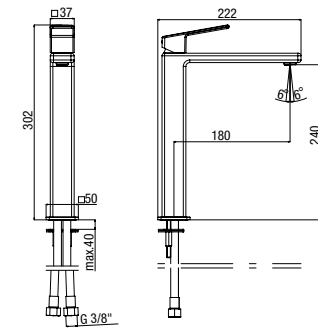

NA 79176/S CR

monocomando lavabo, senza scarico
single-lever basin mixer, without waste
 lavabo monocommande, sans vidage

size **T**

NA 79177/S CR

monocomando lavabo alto, senza scarico
single-lever "high" basin mixer, without waste
 lavabo monocommande "haut", sans vidage

SC 010 CR

scarico click-clack
waste click-clack
 vidage click-clack

NEW

Scatola incasso compresa
Metal built-in box included
 Boîtier metal d'encastrement fourni

NA 79876/23 CR

monocomando lavabo incasso, bocca 230 mm
concealed single-lever basin mixer, 230 mm spout
 lavabo mural monocommande encastré, bec 230 mm