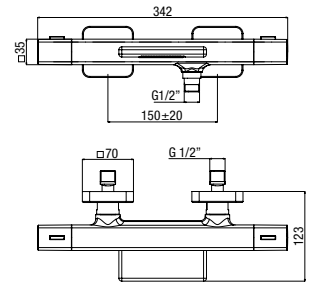

thermostatic

NA 79106 CR

termostatico vasca esterno senza set doccia
exposed thermostatic bath shower mixer without handset kit
bain douche thermostatique apparent sans kit douchette

SOLUZIONI INCASSO DOCCIA / VASCA *SHOWER / BATH CONCEALED SOLUTIONS* SOLUTIONS ENCASTRÉES DOUCHE / BAIN